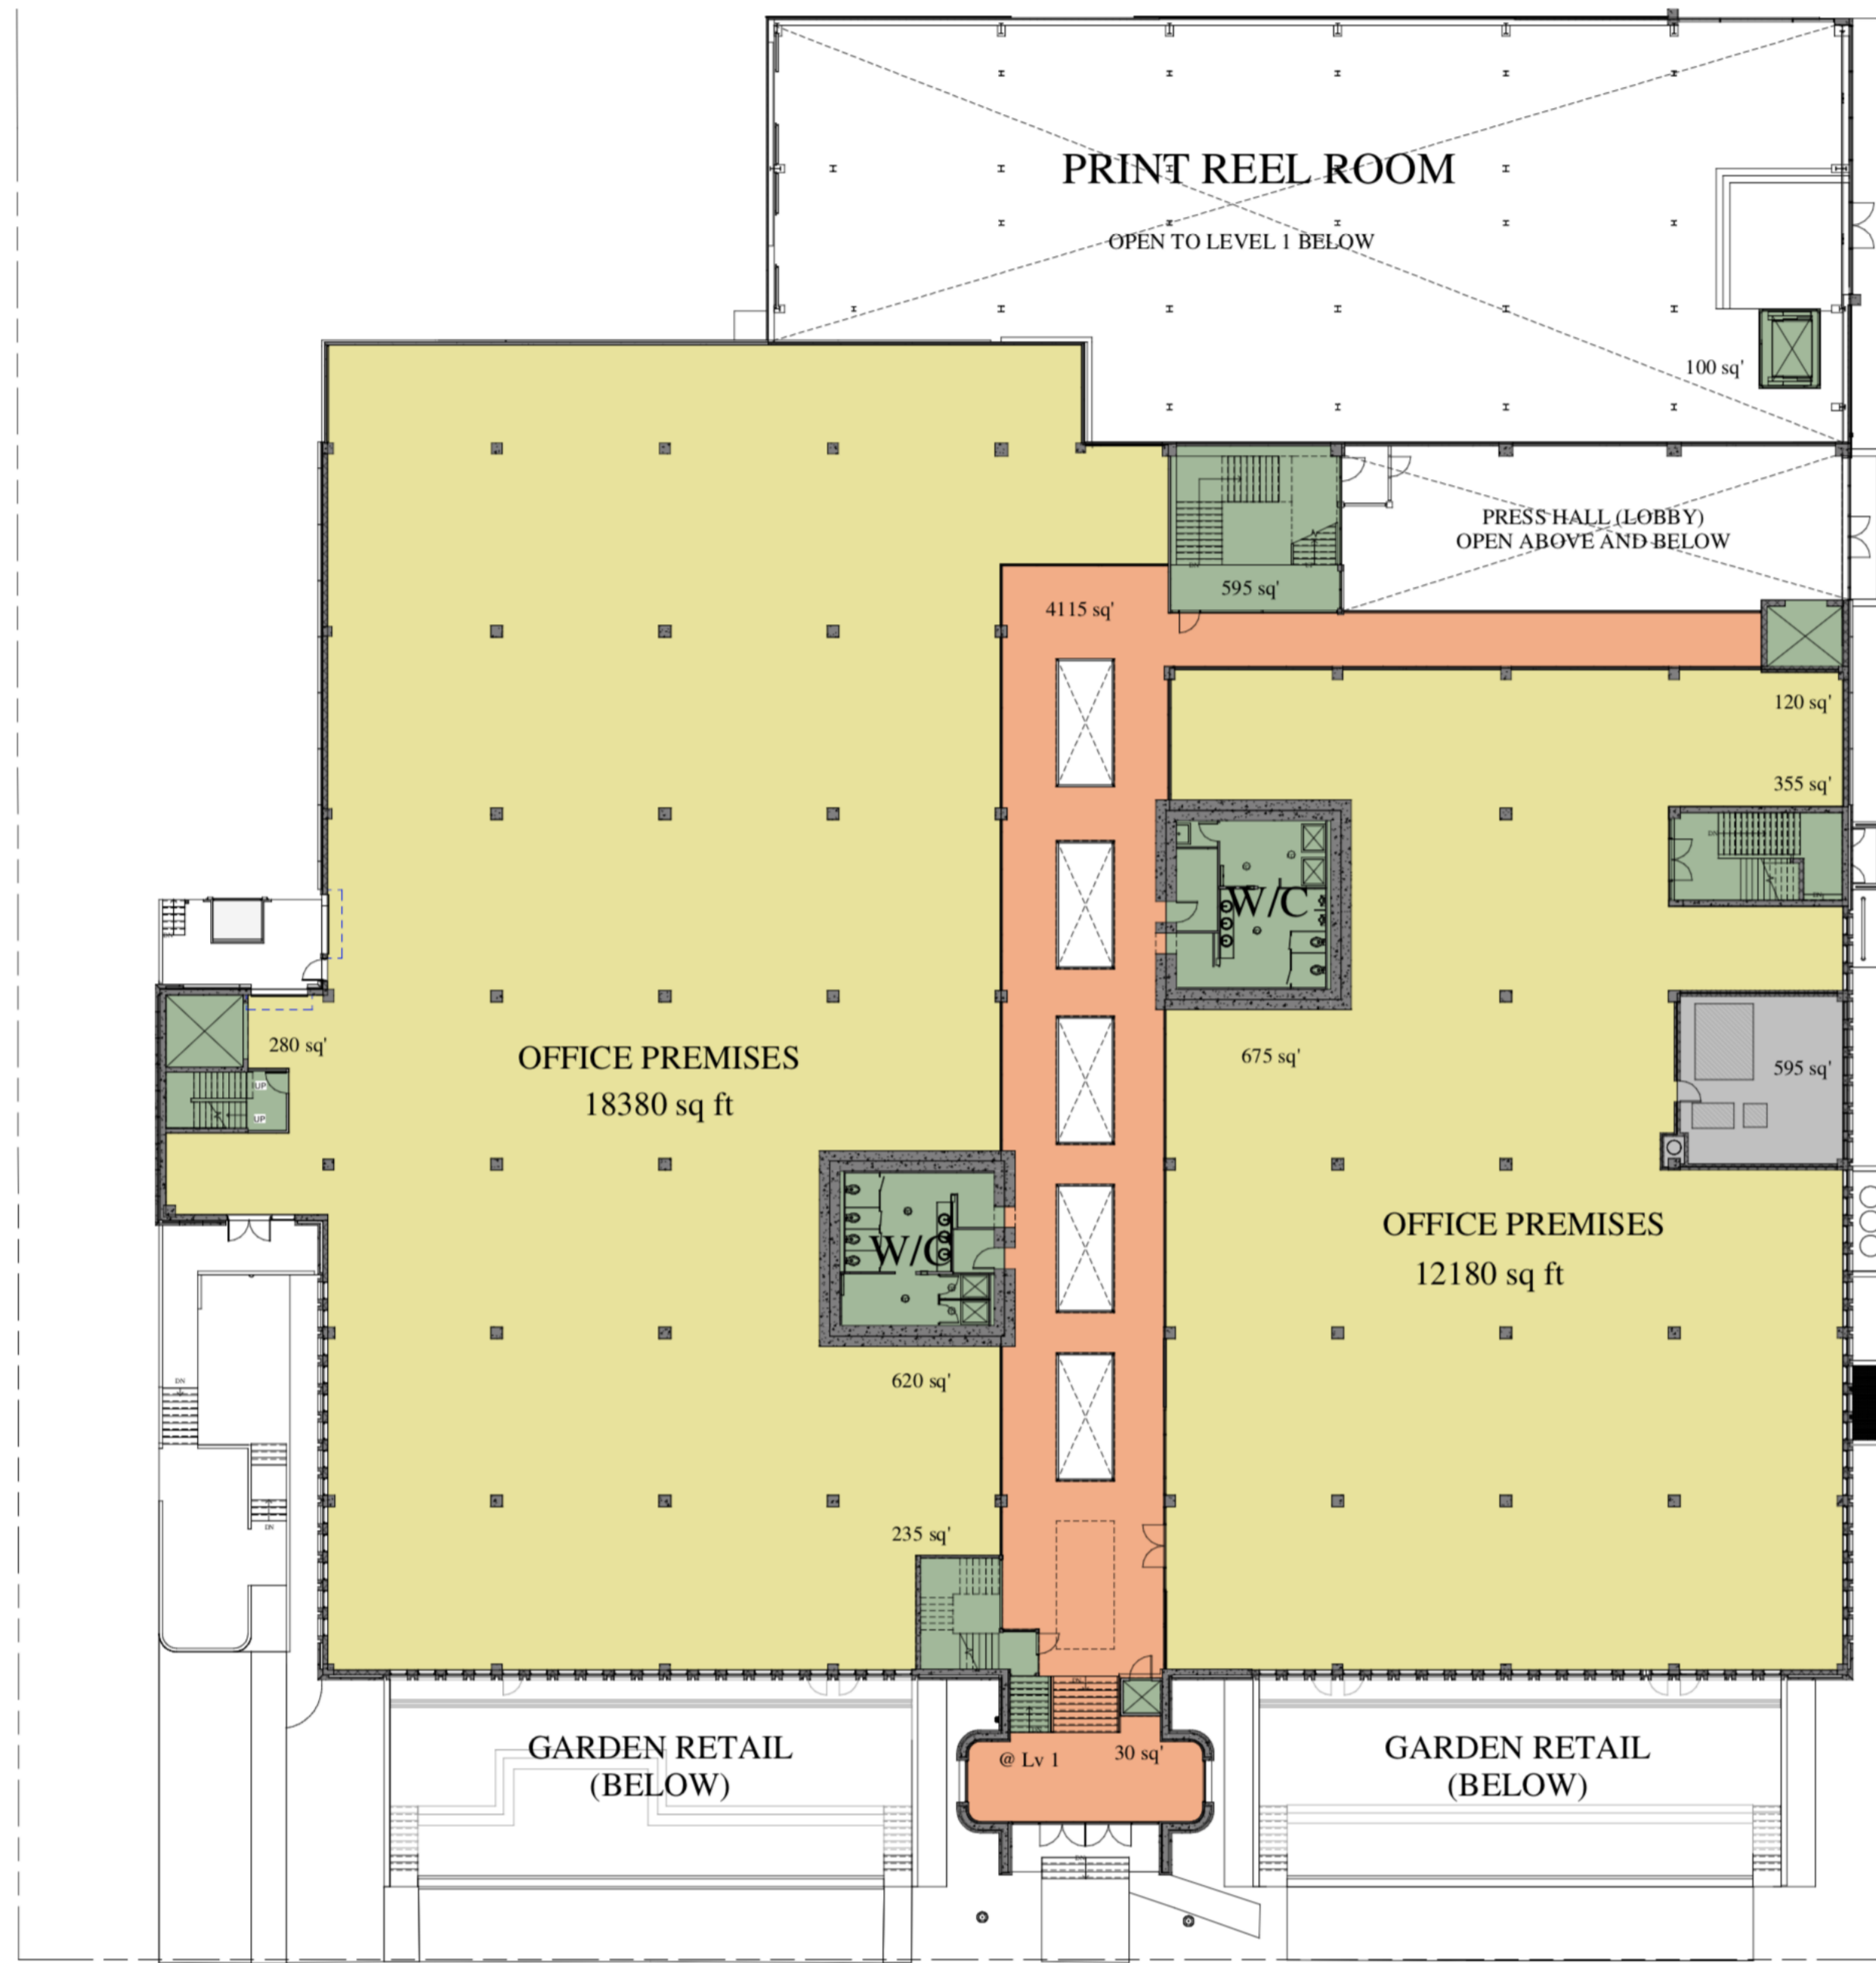

Victoria Press Building
2621 Douglas St
Level 2

NEW KINGS
ROAD ENTRY
BELOW

KINGS ROAD

DOUGLAS STREET

All square footages are
rentable square footages
and approximate